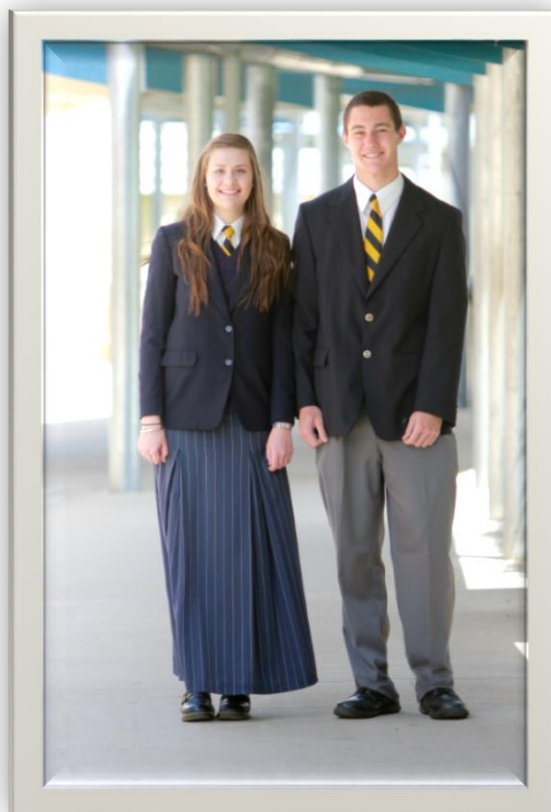

Shoes

Black leather lace-up school shoes
(boys and girls)

Please see over for school shoe guidelines