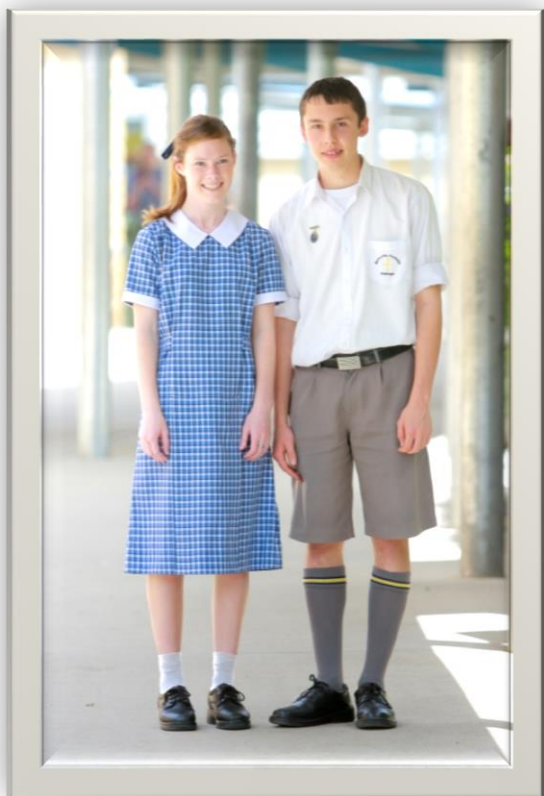

McCarthy Catholic College Senior Uniform Guide

Summer Uniform

Girls

McCarthy summer dress hemmed below the knee

White cotton ankle socks with turnover
(Skallywag brand)

Boys

McCarthy long sleeve shirt (white with pocket emblem)

Grey shorts (Skags brand) cut above the knee and worn with a plain black leather belt

McCarthy knee high grey socks with navy/white/gold stripe

Winter Uniform

Girls and Boys

McCarthy long sleeve shirt (white with pocket emblem)

Navy and gold stripe tie

Navy woollen jumper with school emblem

Undershirts (if worn) must be plain white and collarless

Boys

Grey trousers (Skags brand) worn with a plain black leather belt

Girls

McCarthy skirt ankle length